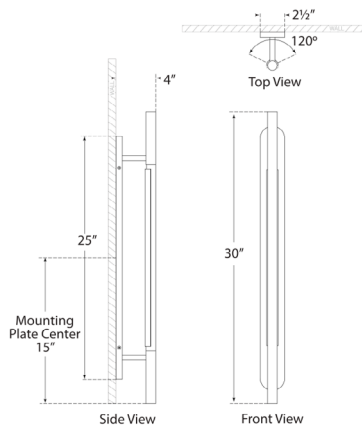

Rousseau Large Bracketed Sconce

KW2286AB-EC

Materials Shown

Antique-Burnished Brass With Etched Crystal

Available in

Antique-Burnished Brass With Etched Crystal

Bronze With Etched Crystal

Polished Nickel With Etched Crystal

Dimensions

Height: 30"

Width: 2.5"

Extension: 4"

Backplate: 2.5" x 25" Oval

Socket

Dedicated LED

Wattage

20w (1600lm)

Weight

6 lbs