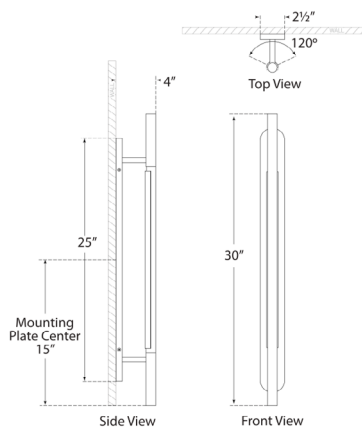

Dimensions

Height: 30"

Width: 2.5"

Extension: 4"

Backplate: 2.5" x 25" Oval

Socket

Dedicated LED

Wattage

Socket

Dedicated LED

Wattage

20w (1600lm)

Weight

6 lbs

Rousseau Large Bracketed Sconce

KW2286PN-EC

Materials Shown

Polished Nickel With Etched Crystal

Available in

**Antique-Burnished Brass With
Etched Crystal**

Bronze With Etched Crystal

Polished Nickel With Etched Crystal

Dimensions

Height: 30"

Width: 2.5"

Extension: 4"

Backplate: 2.5" x 25" Oval

Socket

Dedicated LED

Wattage

20w (1600lm)

Weight